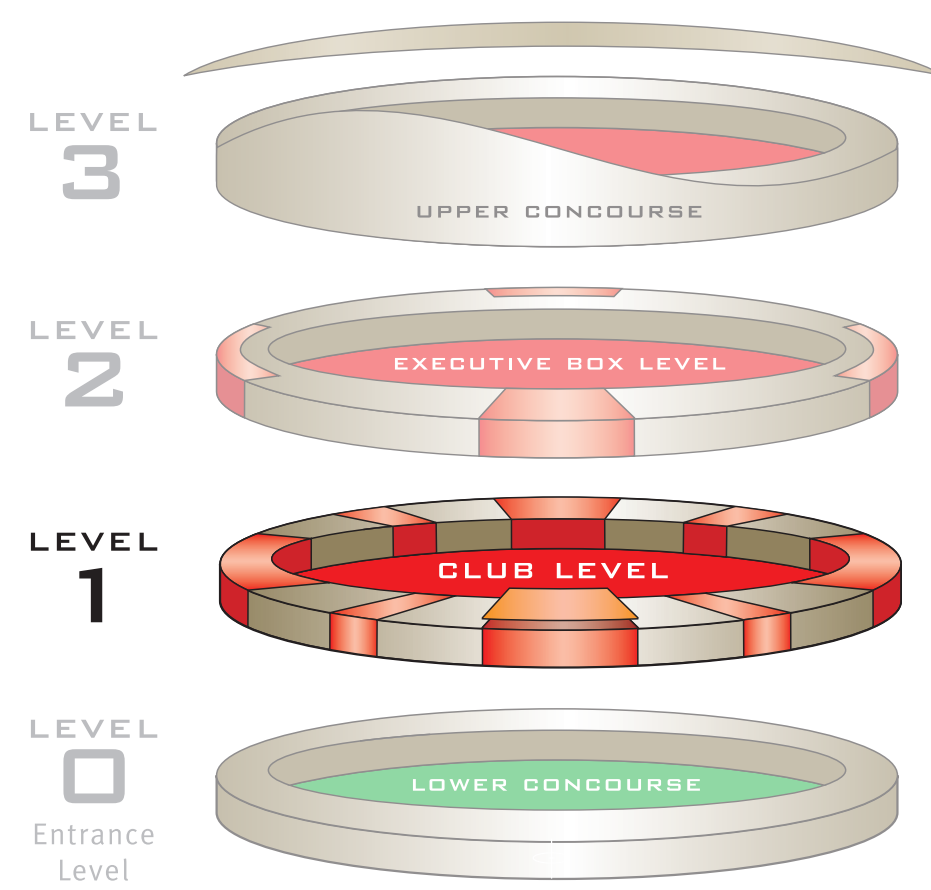

WELCOME TO CLUB LEVEL

CLUB LEVEL

Visiting Supporters Advice

Away colours are not permitted and we would ask visiting supporters to act discreetly and be respectful of our members.

Any supporter who is abusive or disruptive will be asked to leave the stadium.

Smoking Policy

Emirates Stadium has a no smoking policy through the entire stadium, including the stadium seating bowl.

Re-admittance

Re-admittance to the stadium is not permitted once you have left.