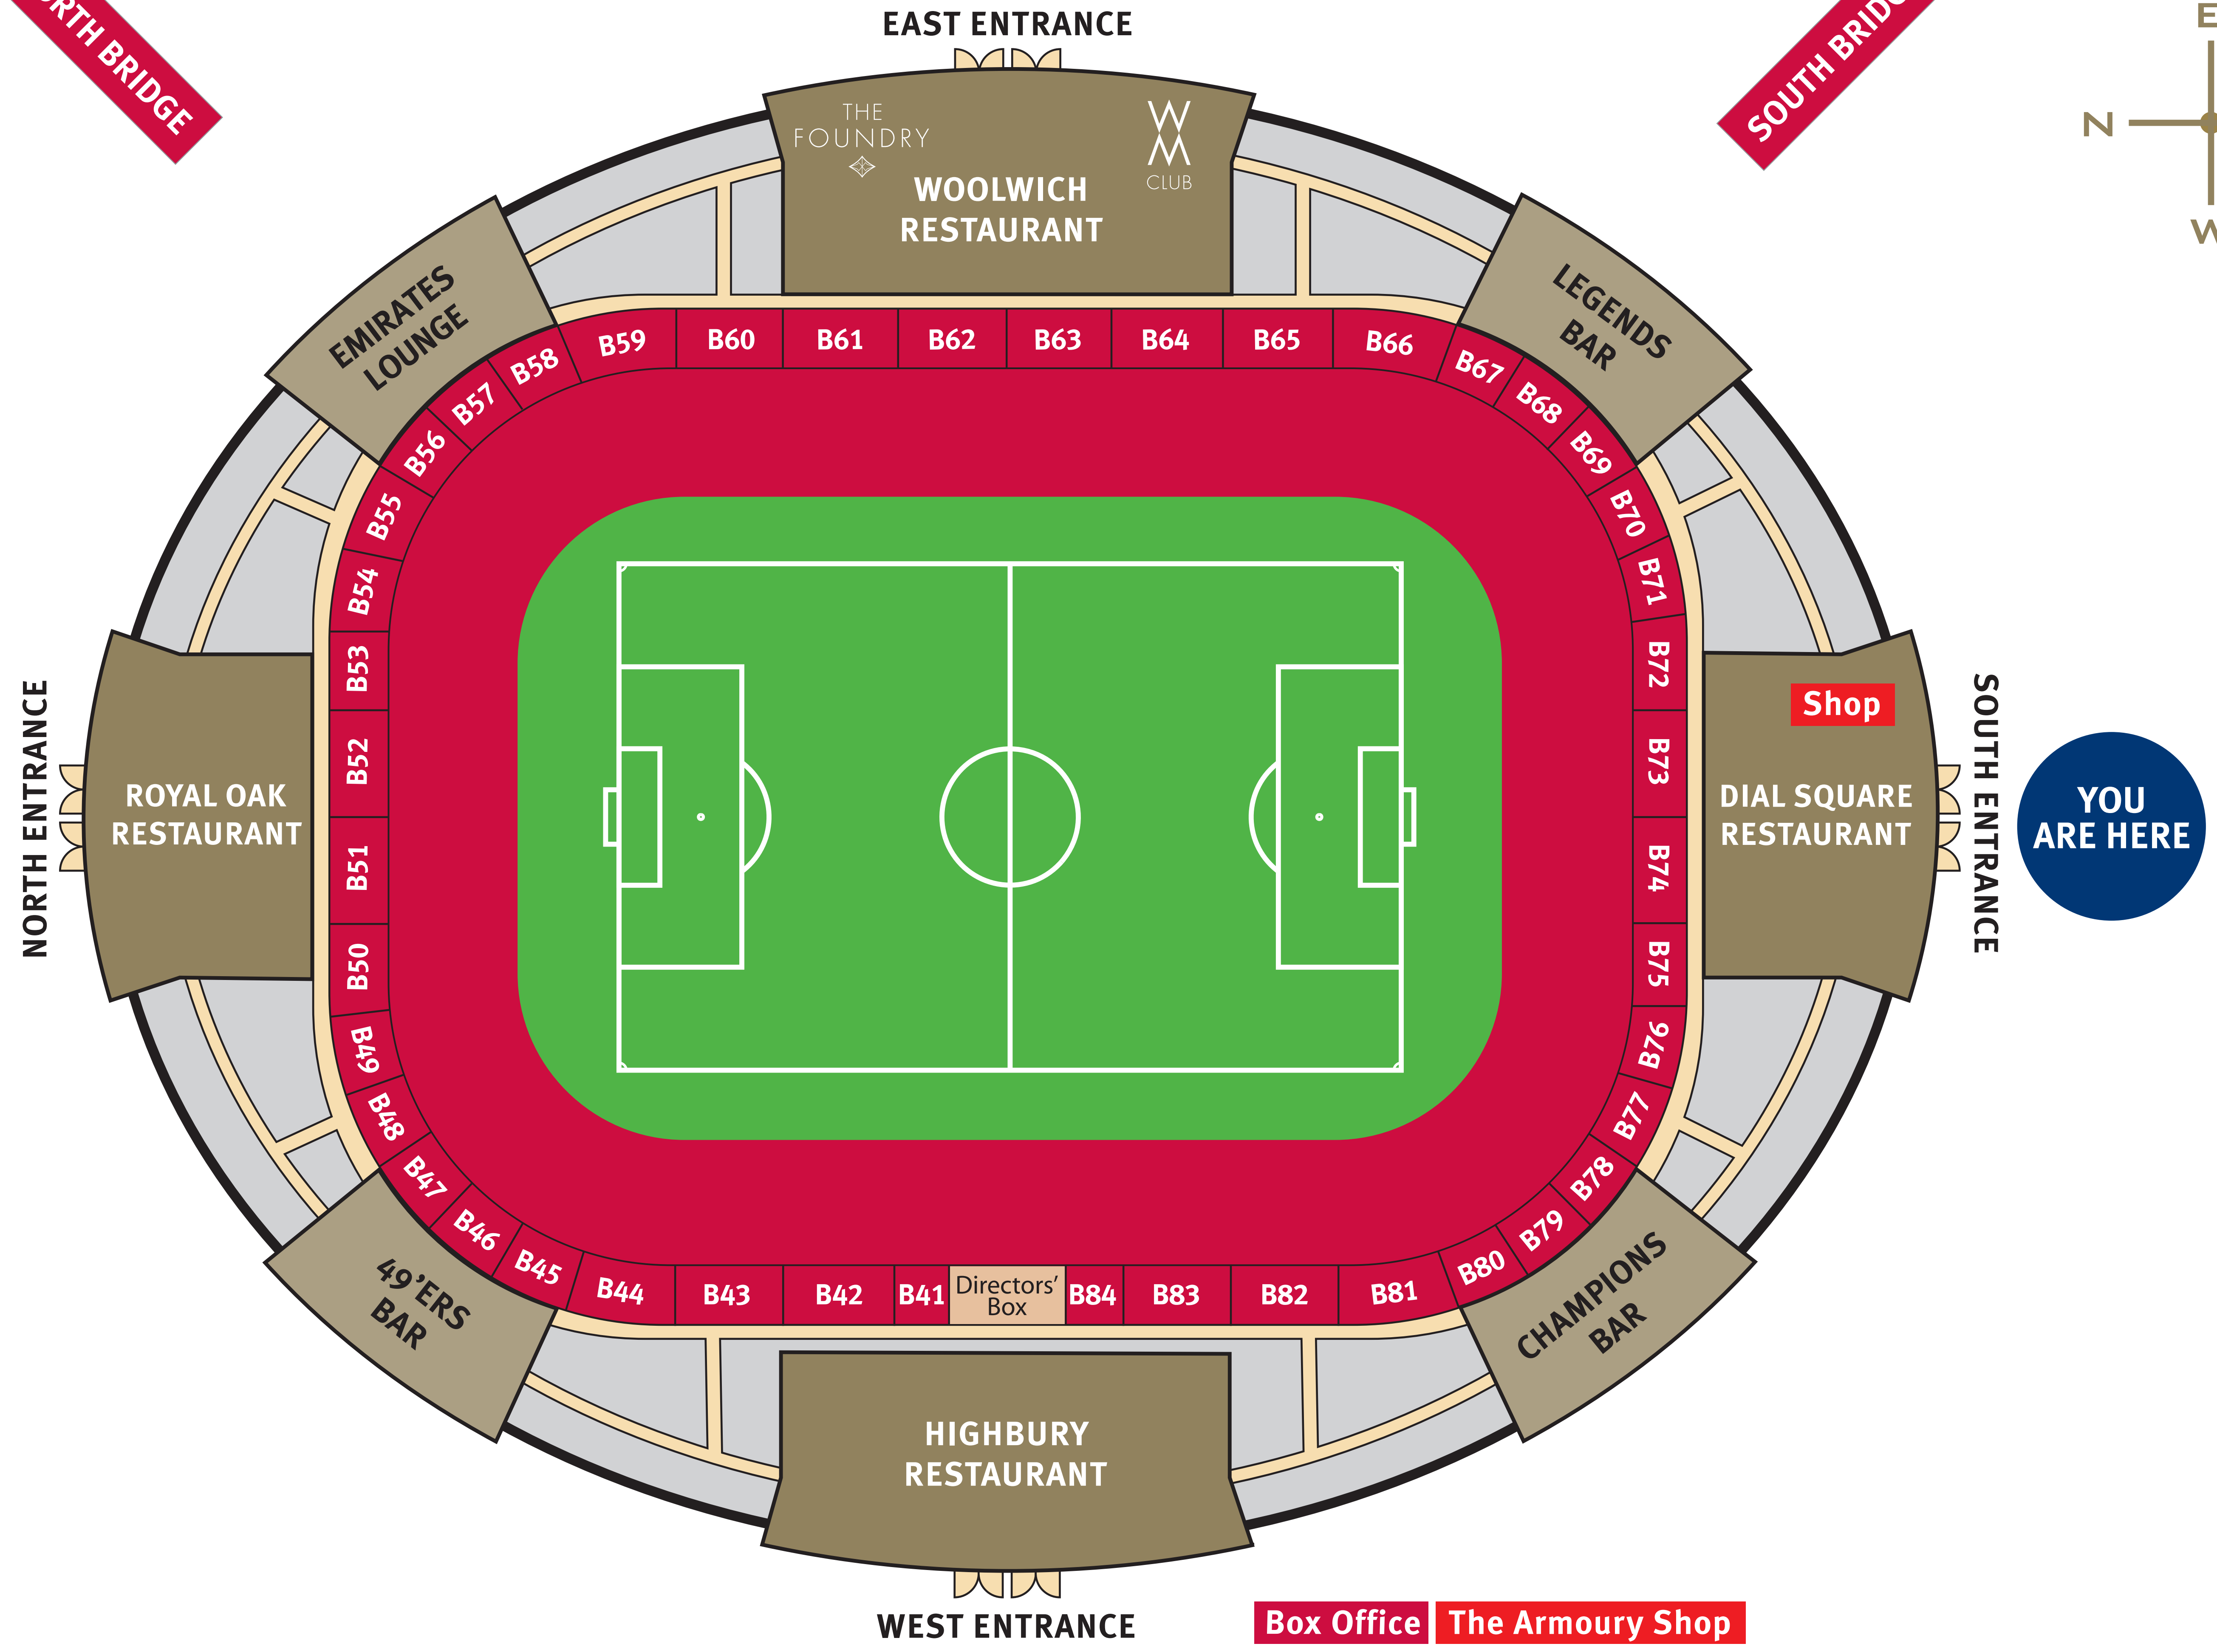

WELCOME TO CLUB LEVEL

NORTH BRIDGE

SOUTH BRIDGE

CLUB LEVEL

LEVEL 3
UPPER CONCOURSE

LEVEL 2
EXECUTIVE BOX LEVEL

LEVEL 1
CLUB LEVEL

LEVEL 0
Entrance Level
LOWER CONCOURSE

Smoking Policy

Emirates Stadium has a no smoking policy through the entire stadium, including the stadium seating bowl.

Re-admittance

Re-admittance to the stadium is not permitted once you have left.

YOU ARE HERE